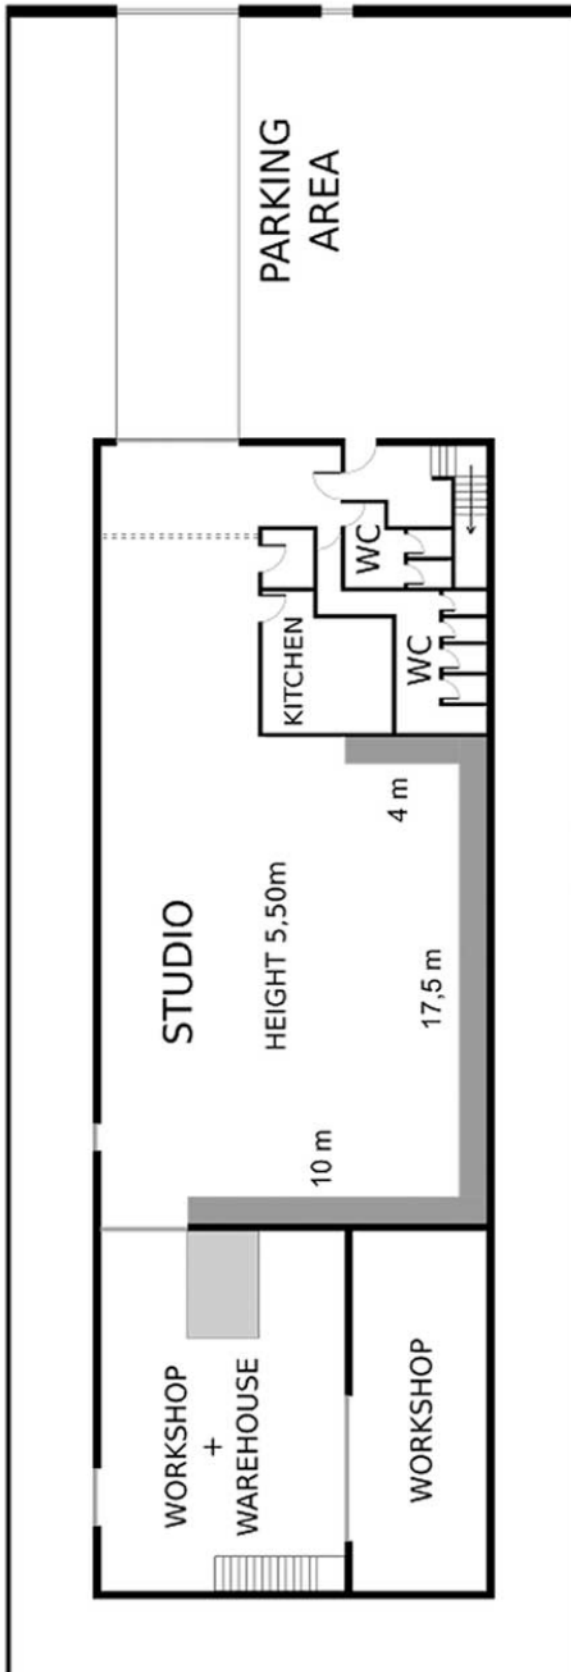

400mts² studio
17,5m x 10m wall curved CYC
Truck door
Parking 10 free spots
on property

el28studio.com

first floor

Wardrobe and makeup room.
Production Office
Agency and client lounge
Free Wi-Fi connection